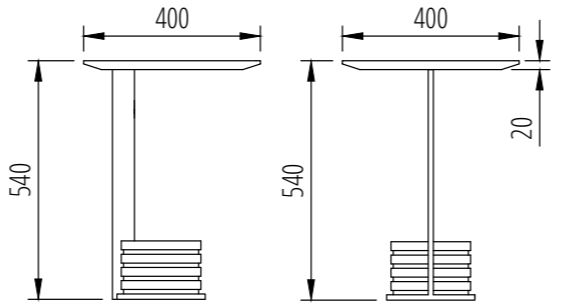

Tavolino DAISY SINGLE LEG HORIZON