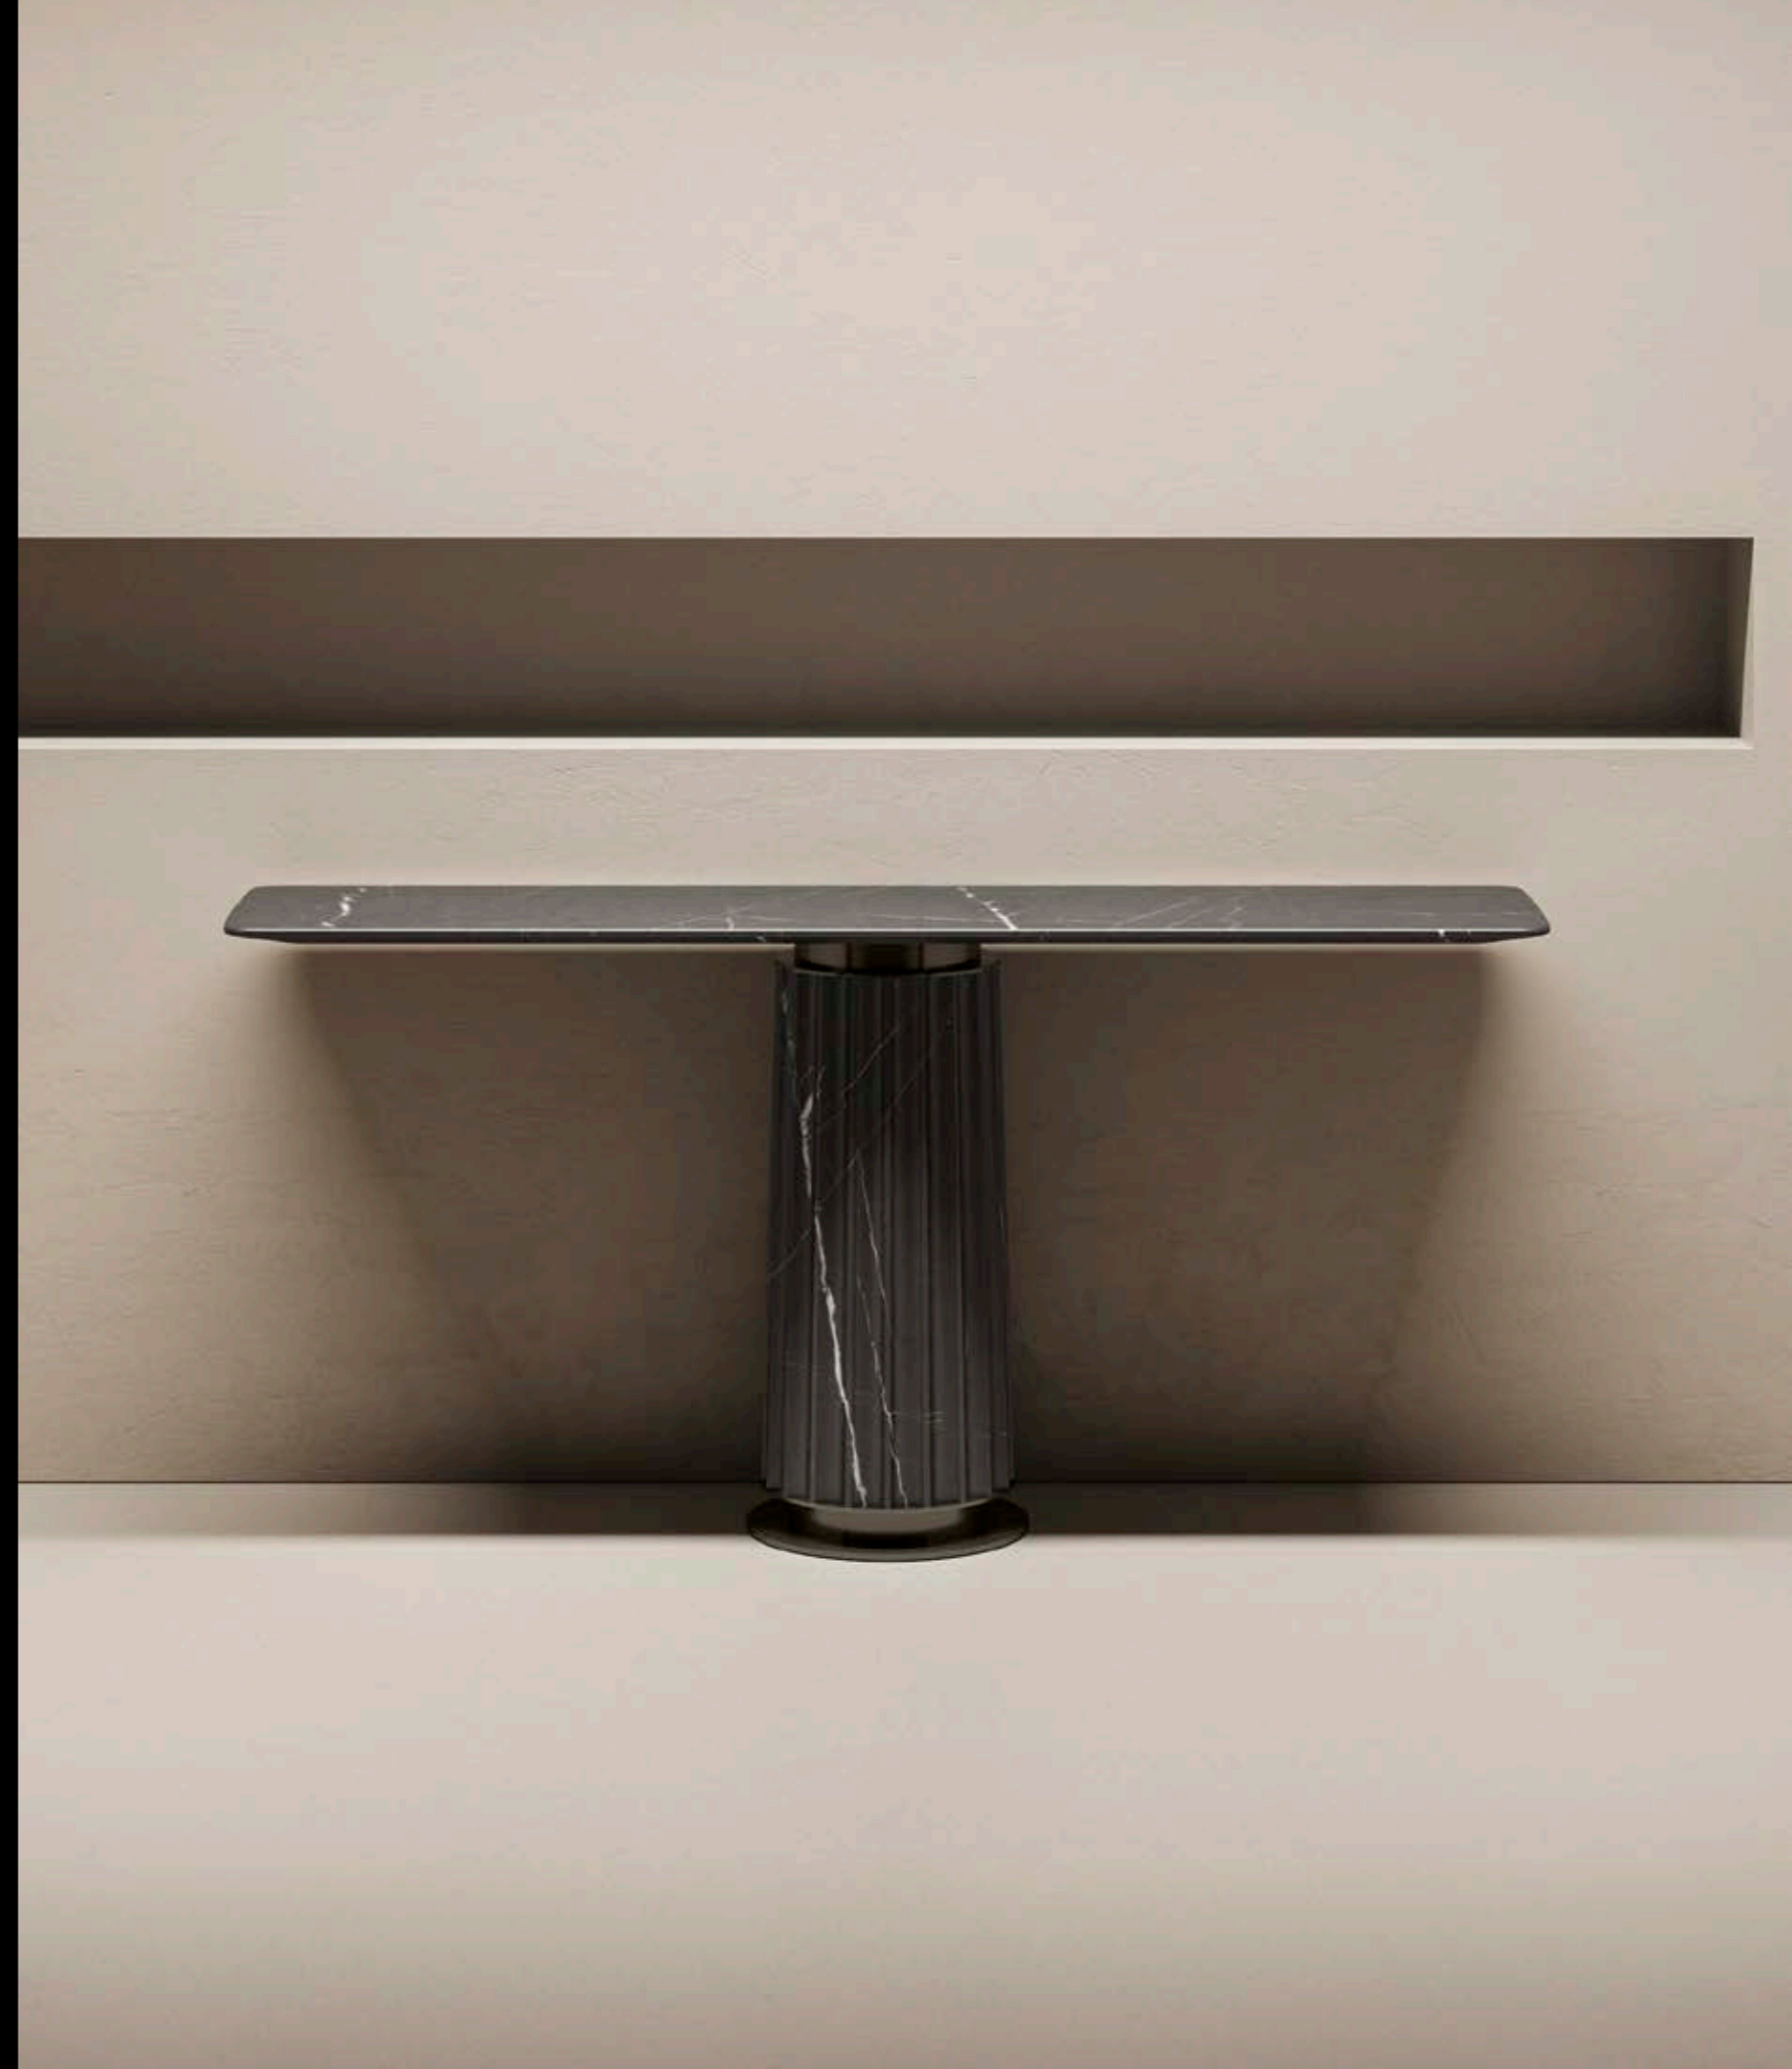

Armchair KING

Pelle Cookie / Leather Cookie

Vintage Brass / Vintage Brass

PEONY

CONSOLLE PEONY 180
CONSOLE PEONY 180

Materiali:

Pietra: Grafite levigato
Metallo: Bronzo

Materials:

Stone: Grafite honed
Metal: Bronze

PEONY

Consolle PEONY 180
Console PEONY 180
Grafite levigato / *Grafite honed*
Bronzo / *Bronze*

DAISY

**TAVOLINO DAISY SINGLE LEG
e DAISY DOUBLE LEG
COFFEE TABLE DAISY SINGLE LEG
and DAISY DOUBLE LEG**

Materiali:

Pietra: Cristallo Imperiale levigato
Metallo: Profilo Mat

Materials:

Stone: Cristallo Imperiale honed
Metal: Profilo Mat

DAISY

Tavolino DAISY SINGLE LEG
Coffee Table DAISY SINGLE LEG
Cristallo Imperiale levigato /
Cristallo Imperiale honed
Profilo Mat / Profilo Mat