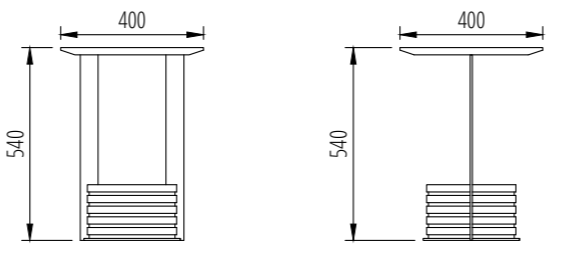

Tavolino DAISY DOUBLE LEG HORIZON