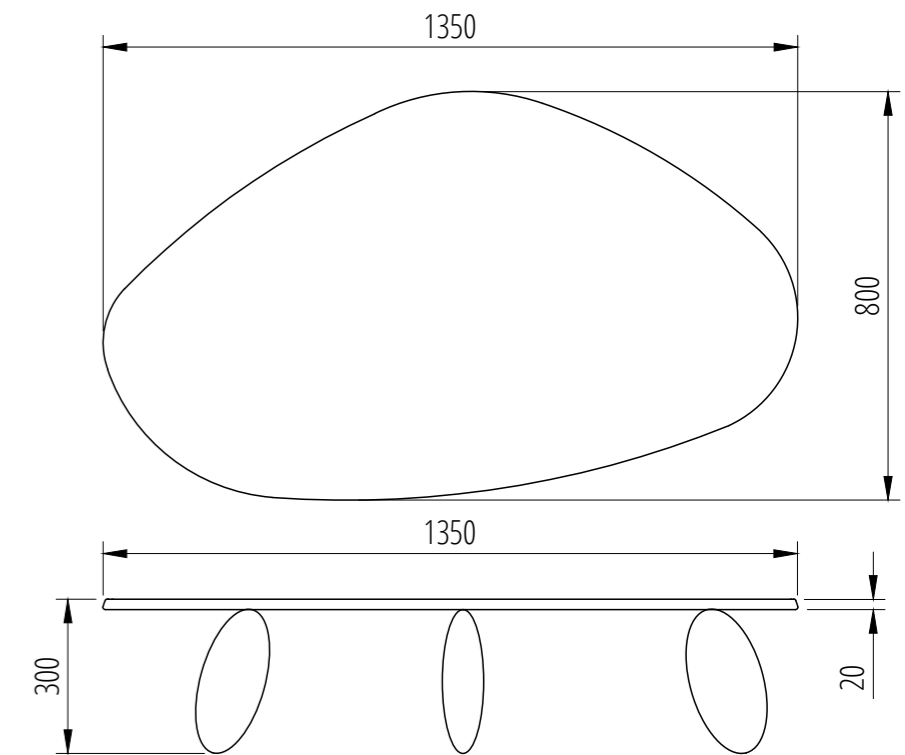

Materials:

Stone: Calacatta Oro honed, Calacatta Viola honed, Cristallo Imperiale honed, Fior di Bosco honed, Grafite honed, Invisible Grey brushed, Travertino Del Poggio raw, Onice Striato honed, Pierre Blue brushed, Travertino Titanio raw, Verde Guatemala honed, Volakas honed

Metal: Satin Black Nickel, Bronze, Profilo Mat, Vintage Champagne, Vintage Brass, Antique Gold

L'articolo Fresia Fusion A135, avendo le gambe in fusione la superficie potrebbe presentare dei micro fori che non possono essere considerati difetto.

Article Fresia Fusion A135, having the legs cast made, the surface may have micro-holes which cannot be considered a flaw.