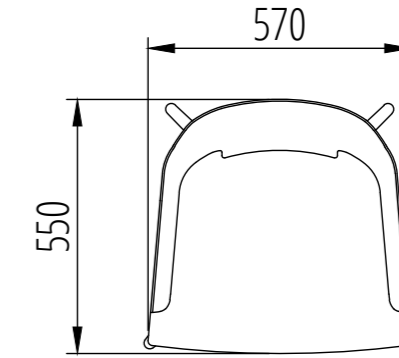

Materials:

Leather: Mud, Ocean, Sage, Teal, Dove Grey, Champagne, Cookie, Bordeaux, Ice

Meta: Satin Black Nickel, Bronze, Profilo Mat, Vintage Champagne, Vintage Brass, Antique Gold