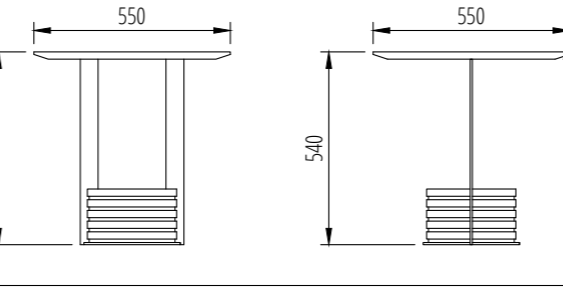

Tavolino DAISY DOUBLE LEG HORIZON