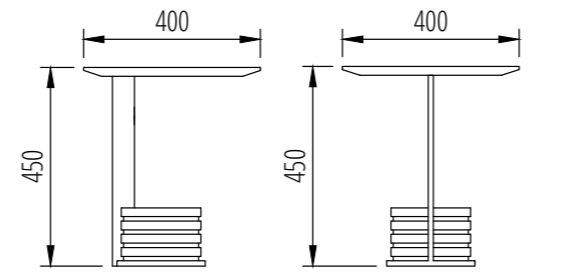

Tavolino DAISY SINGLE LEG HORIZON