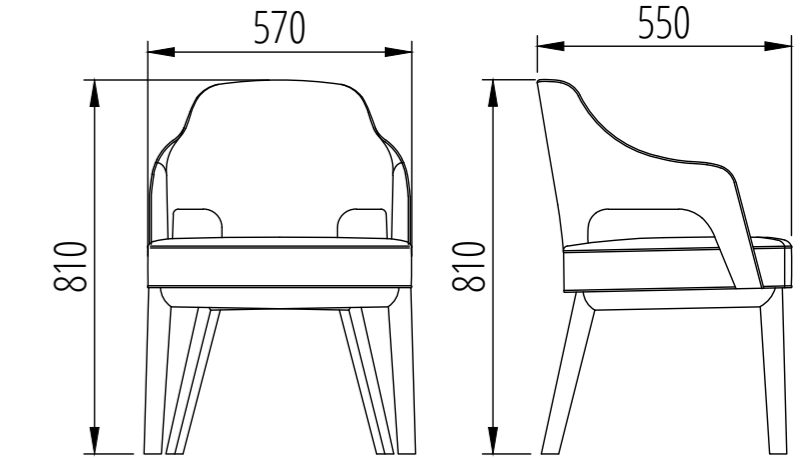

Materials:

Leather: Mud, Ocean, Sage, Teal, Dove Grey, Champagne, Cookie, Bordeaux, Ice

Meta: Satin Black Nickel, Bronze, Profilo Mat, Vintage Champagne, Vintage Brass, Antique Gold